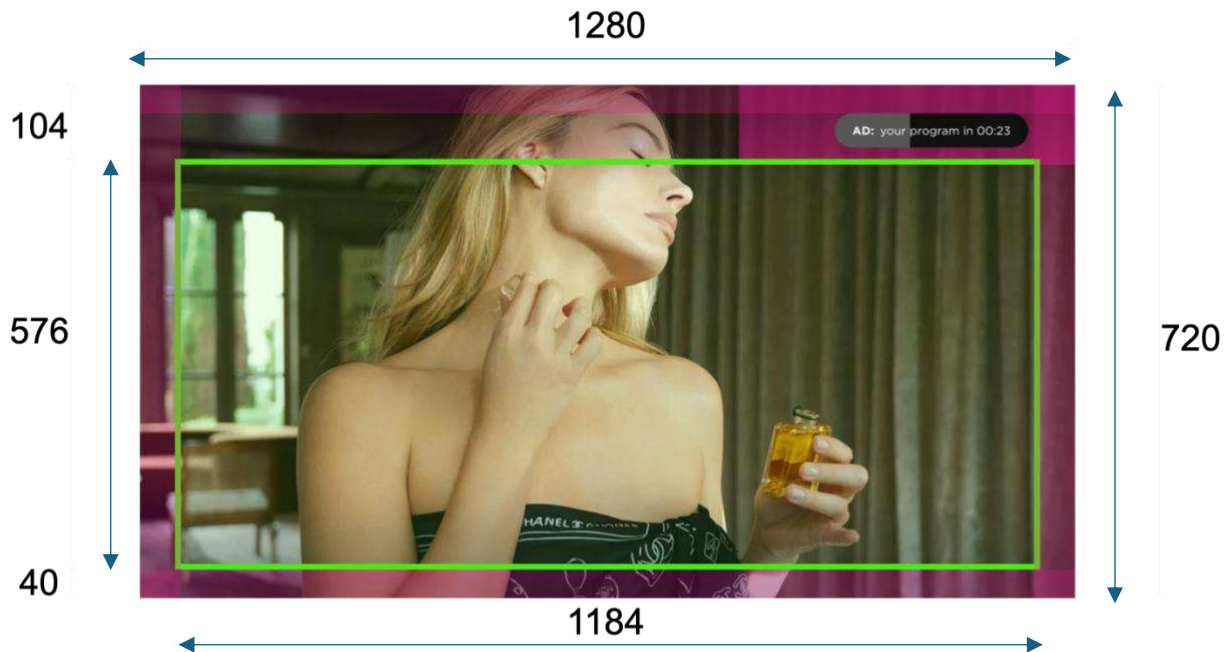

Safe Area: Pause

≥ 320

Safe Area: Countdown (video)

Safe Area: Pause Ad

3. CTV

$\geq 1080P$

Safe Area: Countdown (video)

Safe Area: Pause Ad

$\geq 720P$

Safe Area: Countdown (video)

Safe Area: Pause Ad