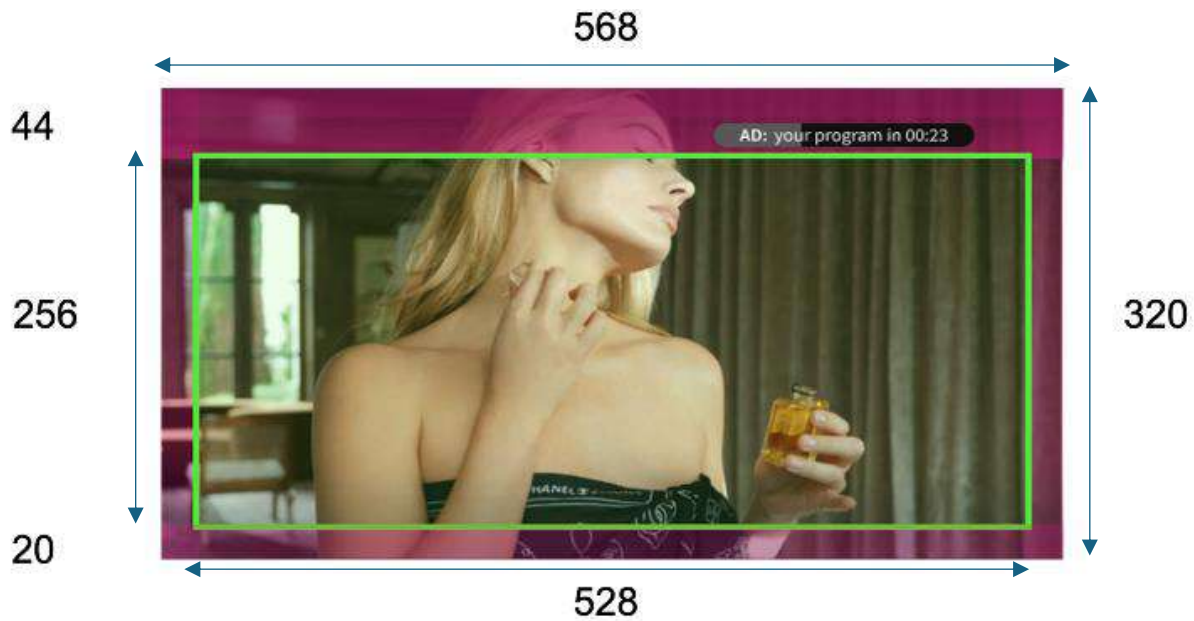

≥ 320

Safe Area: Countdown (video)