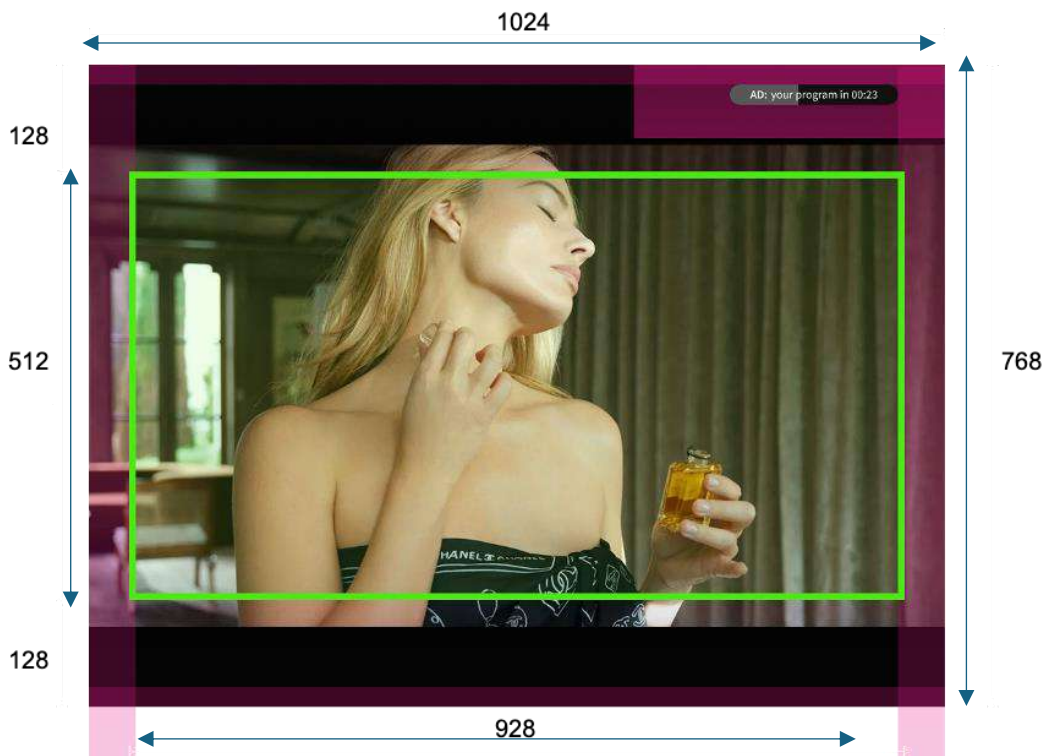

Safe Area: Countdown (video)

Safe Area: Pause Ad

≥ 320

Safe Area: Countdown (video)

Safe Area: Pause Ad

2. App

≥ 768

Safe Area: Countdown (video)