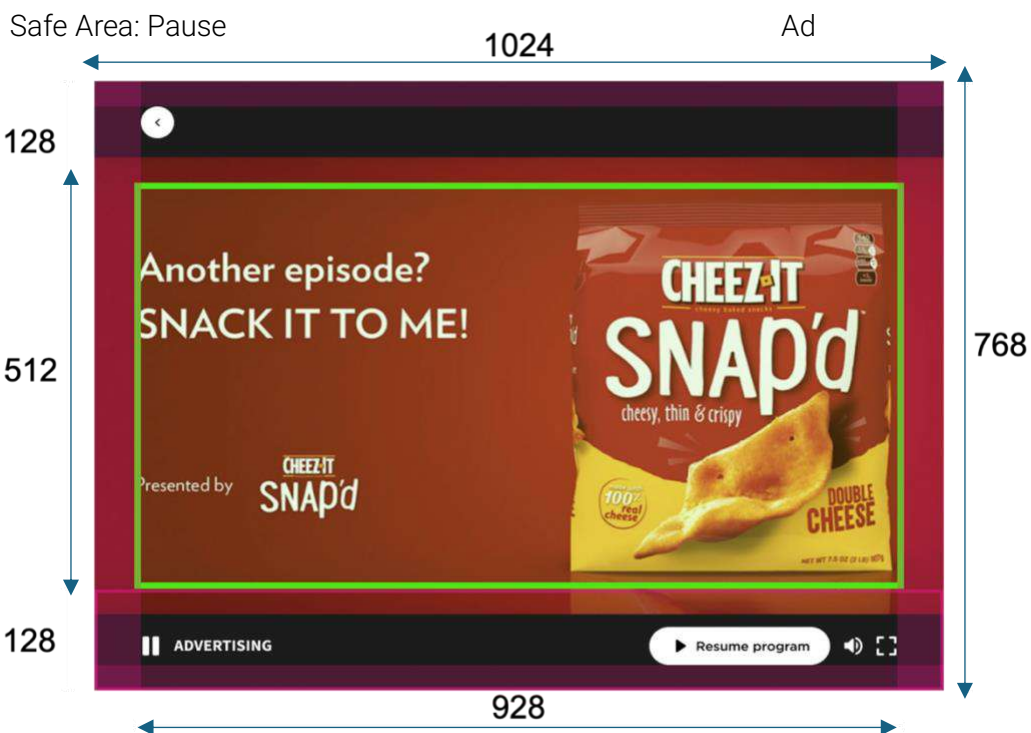

Safe Area: Pause