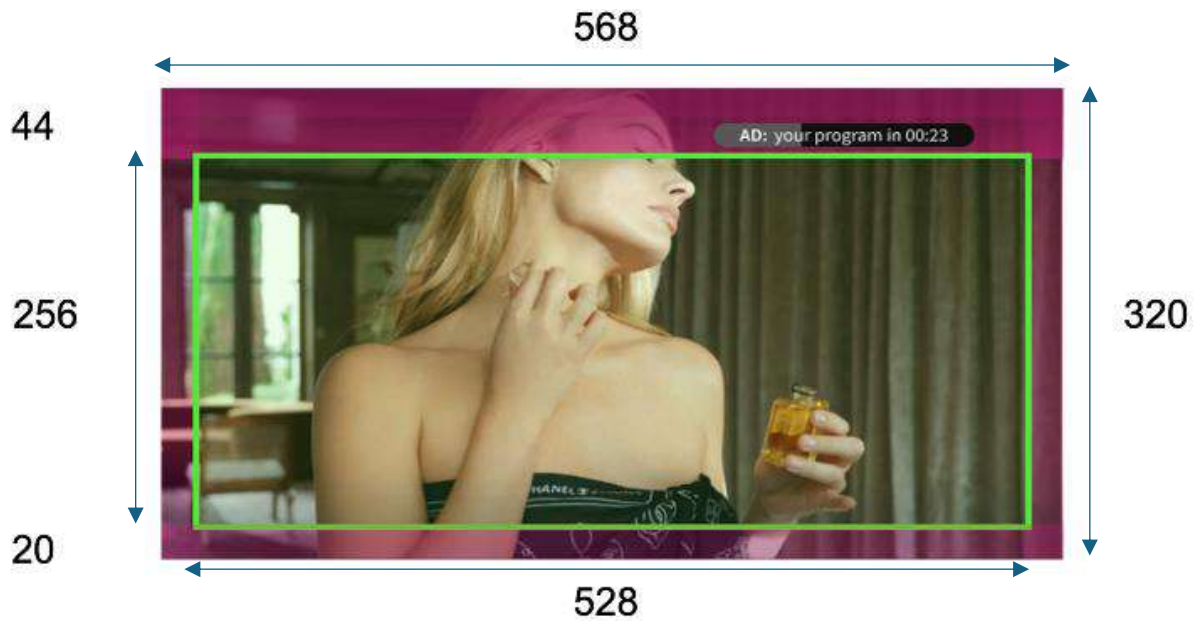

≥ 320

Safe Area: Countdown (video)