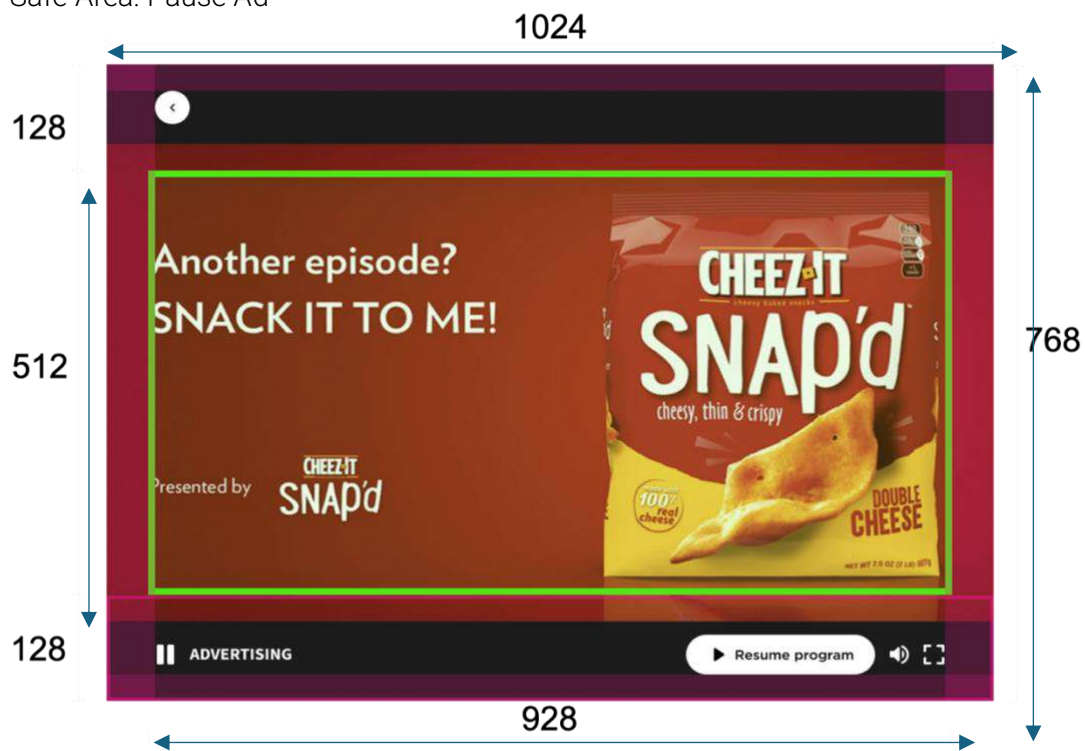

Safe Area: Pause Ad