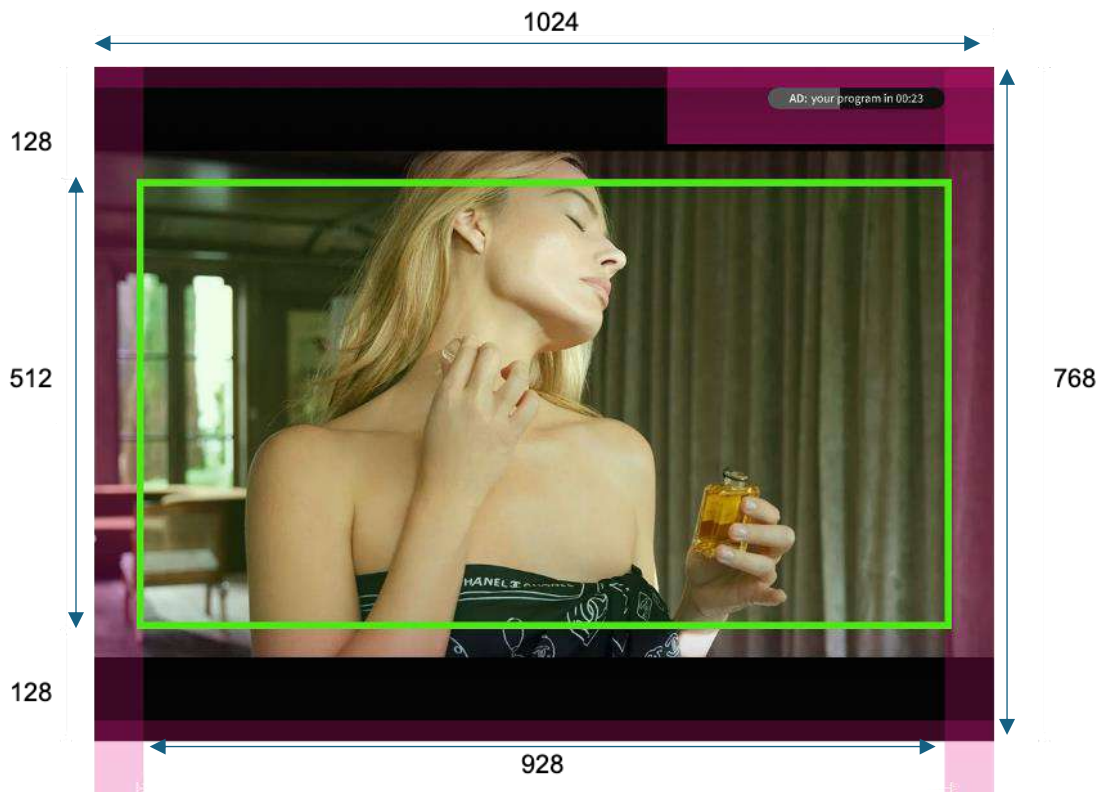

Specificaties Safe Zone Ad Countdown & Pause Ad

Inhoudsopgave

1. Web	2
2. App	5
3. CTV	7

1. Web

>=1920

Safe Area: Ad Countdown (video)

Safe Area: Pause Ad

≥ 768

Safe Area: Countdown (video)

Safe Area: Pause Ad

≥ 320

Safe Area: Countdown (video)

Safe Area: Pause Ad

2. App

≥ 768

Safe Area: Countdown (video)

>=720P

Safe Area: Countdown (video)

Safe Area: Pause Ad