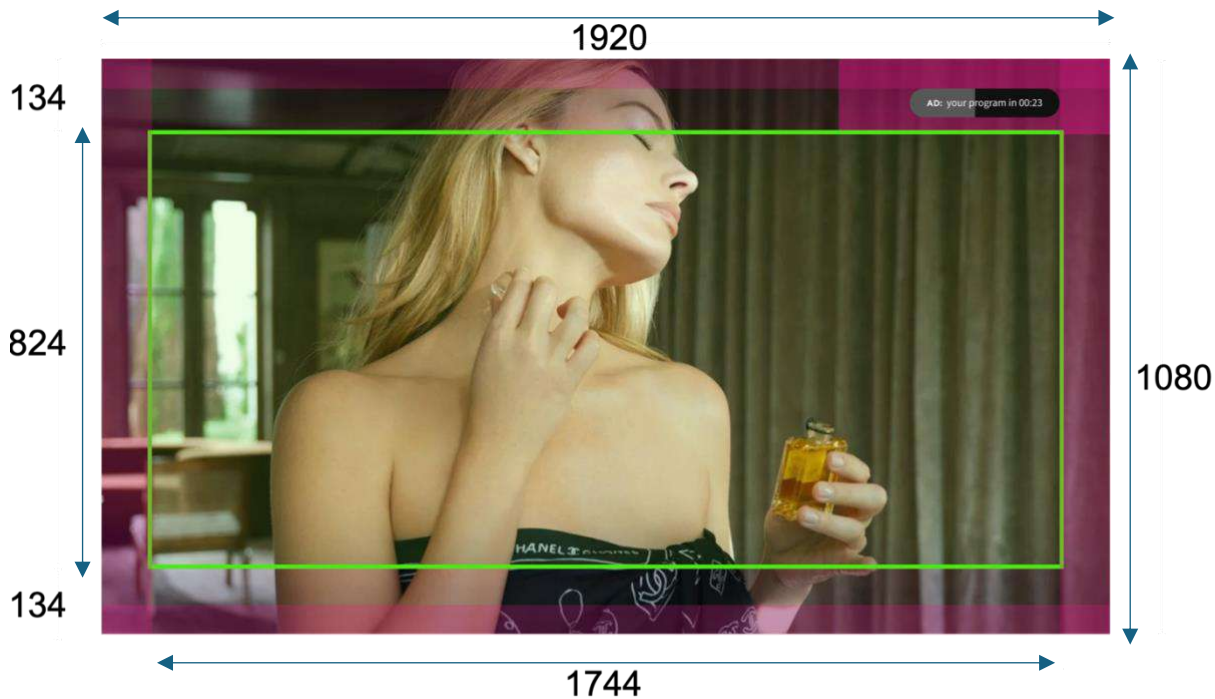

Safe Area: Pause

≥ 320

Safe Area: Countdown (video)

Safe Area: Pause Ad

3. CTV

$\geq 1080P$

Safe Area: Countdown (video)

Safe Area: Pause Ad

>=720P

Safe Area: Countdown (video)

Safe Area: Pause Ad