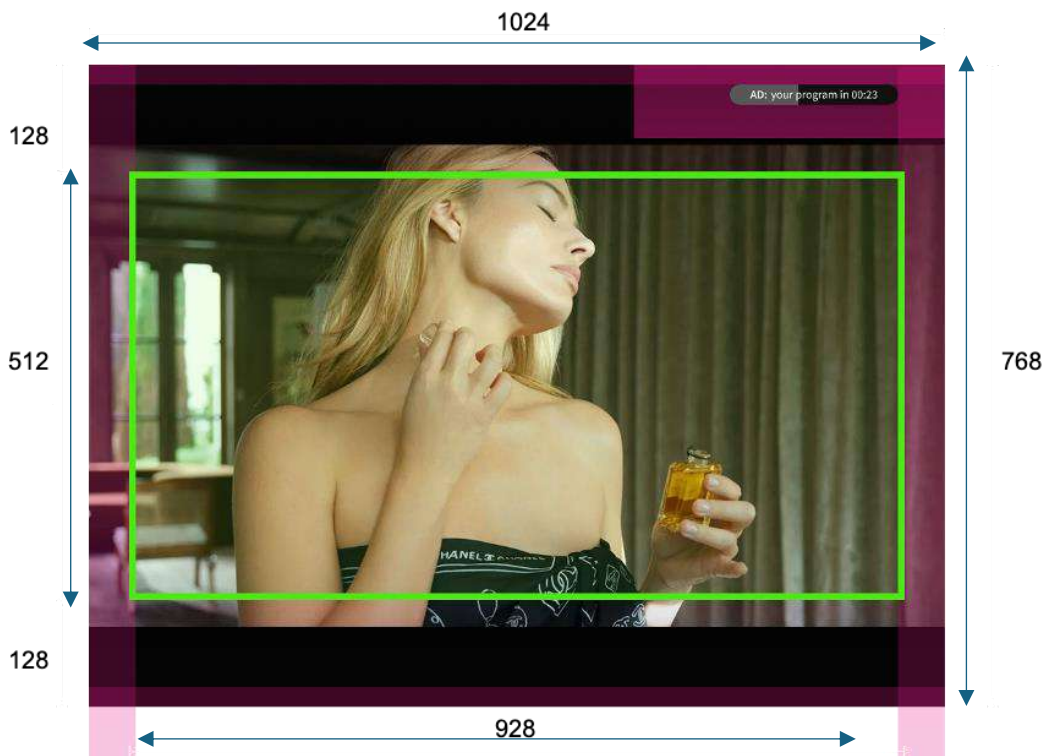

Safe Area: Countdown (video)

Safe Area: Pause Ad

≥ 320

Safe Area: Countdown (video)

Safe Area: Pause Ad

2. App

≥ 768

Safe Area: Countdown (video)

>=720P

Safe Area: Countdown (video)

Safe Area: Pause Ad