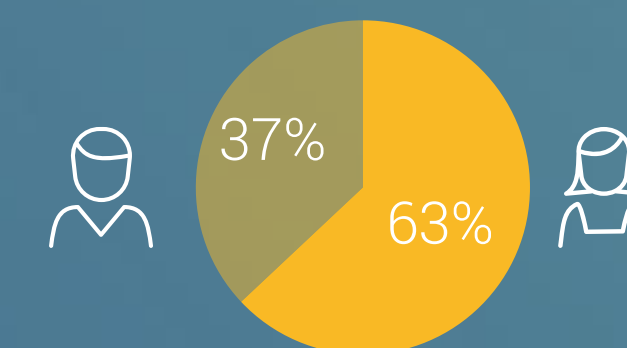

Profiel

■ RTL Crime ■ TV Zendertotaal

Bron: Stichting KijkOnderzoek, mei 2022 t/m april 2023, all day.