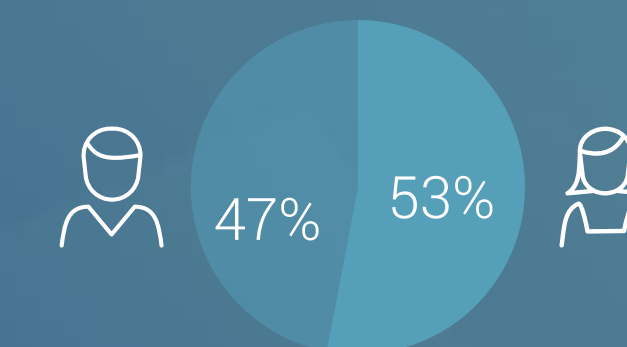

Profiel

■ RTL Crime ■ TV Zendertotaal

Bron: Stichting KijkOnderzoek, mei 2022 t/m april 2023, all day.