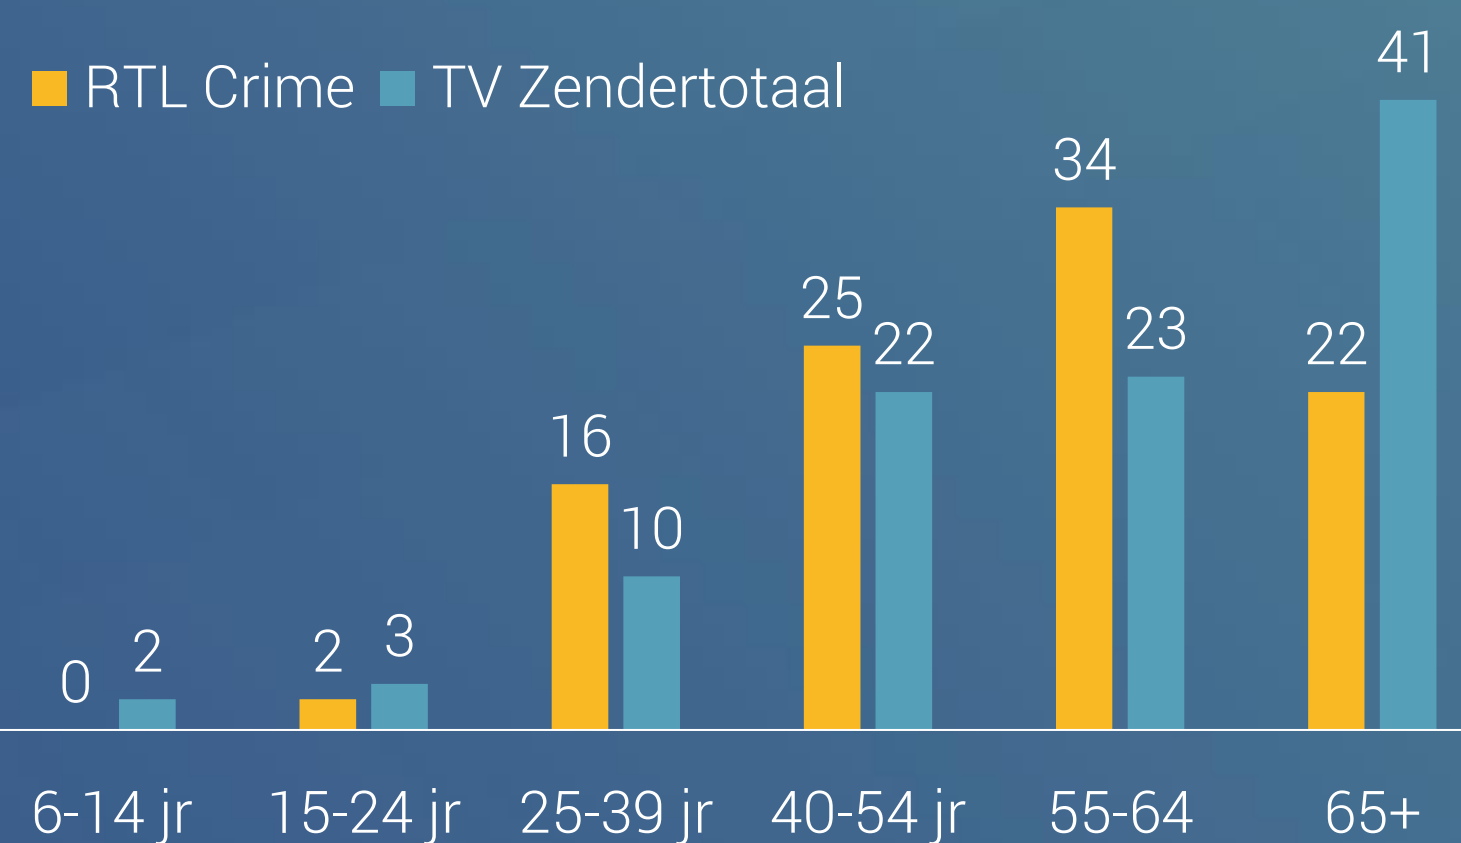

Profiel

■ RTL Crime ■ TV Zendertotaal

Bron: Stichting KijkOnderzoek, mei 2022 t/m april 2023, all day.